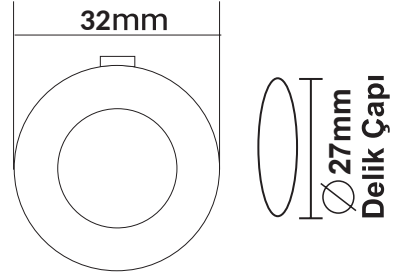

SİYAH KASA

- ☐ Beyaz
- ☐ Gün Işığı
- ☐ 4000 Kelvin
- ☐ Sarı
- ☐ Kırmızı
- ☐ Mavi
- ☐ Yeşil

220V

IP 20

RoHS