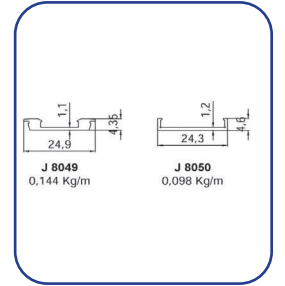

◆ SIVA ÜSTÜ LED AYDINLATMA PROFİLİ

Ürün Kodu: FL01-002 LADIN INCE YÜZEY

Ürün Özellikleri

12-24VDC

Gövde Rengi : Mat Eloksal
Renk : Beyaz, Gün Işığı, Mavi
Boylar : 10cm - 600cm
Kullanım Alanı : Dolap yanı, tezgah altı, yatak başucu, raf altı
Kablo Uzunluğu : Opsiyonel

Kanal açmadan sıva üstü basit montaj

Özel Optik Lens

Dokunmatik Kullanılabilir

Alüminyum Gövde

60 LED/Mt 12-24VDC 8-10W/Mt

120 LED/Mt 12-24VDC 10-12W/Mt

Projeye göre özel volt ve led seçenekleriyle üretilmektedir.

Product Features

12-24VDC

Body Color : Anodized Aluminum
Color : White, Warm White, Blue
Lengths : 10cm - 600cm
Usage Area : Wardrobe inside lighting, under bench lighting, bedside, crown
Cable Length : Optional

Easy to Mounting

Special Optic Lens

Suitable to Use With Touch

Aluminum Body

60 LED/Mt 12-24VDC

120 LED/Mt 12-24VDC

It is produced with special volt and led options according to the project.