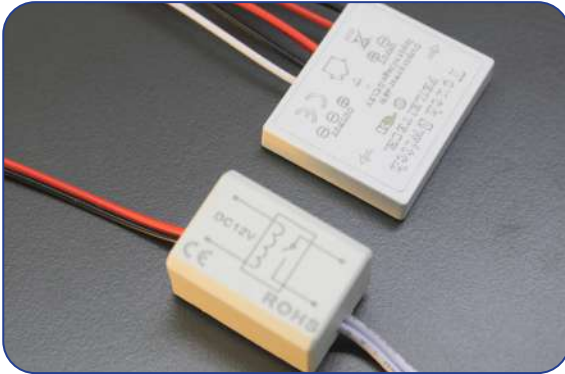

BUĞU ÖNLEYİCİ KONTROL CİHAZI