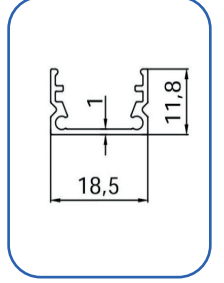

SIVA ÜSTÜ LED AYDINLATMA PROFİLİ

Ürün Kodu: FL01-007 STAR YÜZEY

Ürün Özellikleri

12-24VDC

Gövde Rengi : Mat Eloksal
Renk : Beyaz, Gün Işığı, Mavi
Boylar : 10cm - 600cm
Kullanım Alanı : Dolap yanı, tezgah altı, yatak başucu, raf altı
Kablo Uzunluğu : Opsiyonel

Kanal açmadan sıva üstü basit montaj
Özel Optik Lens
Dokunmatik Kullanılabilir
Alüminyum Gövde
60 LED/Mt 12-24VDC 8-10W/Mt
120 LED/Mt 12-24VDC 10-12W/Mt
Projeye göre özel volt ve led seçenekleriyle üretilmektedir.

Product Features

12-24VDC

Body Color : Anodized Aluminum
Color : White, Warm White, Blue
Lengths : 10cm - 600cm
Usage Area : Wardrobe inside lighting, under bench lighting, bedside, crown
Cable Length : Optional

Easy to Mounting
Special Optic Lens
Suitable to Use With Touch
Aluminum Body
60 LED/Mt 12-24VDC
120 LED/Mt 12-24VDC
It is produced with special volt and led options according to the project.