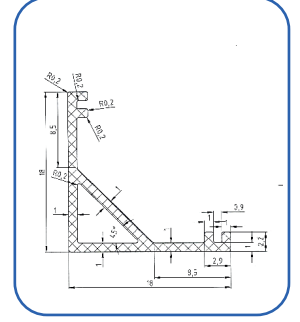

◆ SIVA ÜSTÜ LED AYDINLATMA PROFİLİ

Ürün Kodu: FL01-005 NEHİR OVAL ACILI KÖŞE PROFİL

Ürün Özellikleri

12-24VDC

Gövde Rengi : Mat Eloksal
Renk : Beyaz, Gün Işığı, Mavi
Boylar : 10cm - 600cm
Kullanım Alanı : Dolap yanı, tezgah altı, yatak başucu, raf altı
Kablo Uzunluğu : Opsiyonel

Kanal açmadan sıva üstü basit montaj

Özel Optik Lens

Dokunmatik Kullanılabilir

Alüminyum Gövde

60 LED/Mt 12-24VDC 8-10W/Mt

120 LED/Mt 12-24VDC 10-12W/Mt

Projeye göre özel volt ve led seçenekleriyle üretilmektedir.

Product Features

12-24VDC

Body Color : Anodized Aluminum
Color : White, Warm White, Blue
Lengths : 10cm - 600cm
Usage Area : Wardrobe inside lighting, under bench lighting, bedside, crown
Cable Length : Optional

Easy to Mounting

Special Optic Lens

Suitable to Use With Touch

Aluminum Body

60 LED/Mt 12-24VDC

120 LED/Mt 12-24VDC

It is produced with special volt and led options according to the project.