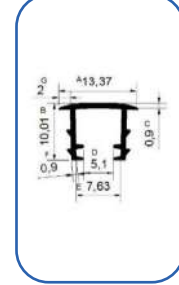

PLASTİK GÖMME LED AYDINLATMA PROFİLİ

Ürün Kodu: FL01-008 GARDENYA PLASTİK GÖMME

Ürün Özellikleri

12-24VDC

Gövde Rengi : Mat Eloksal
Renk : Beyaz, Gün Işığı, Mavi
Boylar : 10cm - 600cm
Kullanım Alanı : Dolap yanı, tezgah altı, yatak başucu, raf altı
Kablo Uzunluğu : Opsiyonel

Basit montaj
Özel Optik Lens
Dokunmatik Kullanılabilir
Alüminyum Gövde
60 LED/Mt 12-24VDC 8-10W/Mt
120 LED/Mt 12-24VDC 10-12W/Mt
Projeye göre özel volt ve led seçenekleriyle üretilmektedir.

Product Features

12-24VDC

Body Color : Anodized Aluminum
Color : White, Warm White, Blue
Lengths : 10cm - 600cm
Usage Area : Wardrobe inside lighting, under bench lighting, bedside, crown
Cable Length : Optional

Easy to Mounting
Special Optic Lens
Suitable to Use With Touch
Aluminum Body
60 LED/Mt 12-24VDC
120 LED/Mt 12-24VDC
It is produced with special volt and led options according to the project.