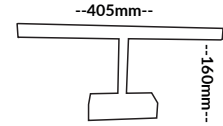

APLİK LED ÇEŞİTLERİ

Ürün Kodu: FL12-001 APLİK

- ☐ Beyaz
- ☒ Gün Işığı

- ☐ Beyaz
- ☒ Gün Işığı

- ☐ Beyaz
- ☒ Gün Işığı