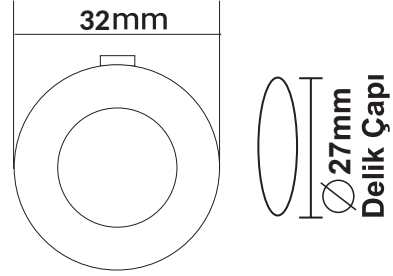

1W YILDIZ SPOT LED ÇEŞİTLERİ

Ürün Kodu: FL11-002 YILDIZ SPOT

- ☐ Beyaz
- ☐ Gün Işığı
- ☐ 4000 Kelvin
- ☐ Sarı
- ☐ Kırmızı
- ☐ Mavi
- ☐ Yeşil

220V

IP 20

RoHS

- ☐ Beyaz
- ☐ Gün Işığı
- ☐ 4000 Kelvin
- ☐ Sarı
- ☐ Kırmızı
- ☐ Mavi
- ☐ Yeşil

220V

IP 20

RoHS