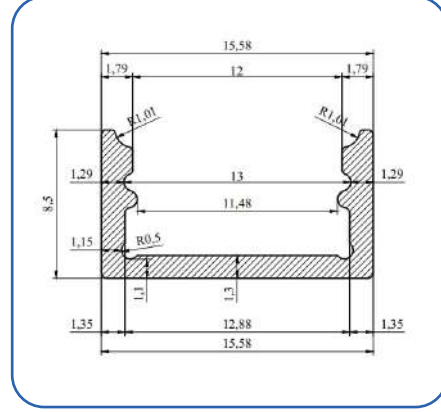

YÜZEY+GÖMME KARE LED AYDINLATMA PROFİLİ

Ürün Kodu: FL01-003 KEMER İNCE GÖMME