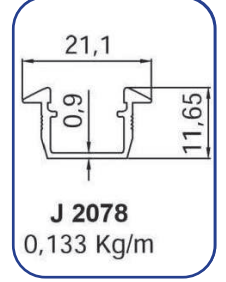

GÖMME PROFİL LED AYDINLATMA

Ürün Kodu: FL01-001 SIDE GÖMME

Ürün Özellikleri

12-24VDC

Gövde Rengi : Mat Eloksal
Renk : Beyaz, Gün Işığı, Mavi
Boylar : 10cm - 600cm
Kullanım Alanı : Dolap yanı, tezgah altı, yatak başucu, raf altı
Kablo Uzunluğu : Opsiyonel

Basit Montaj
Özel Optik Lens
Dokunmatik Kullanabilme
Alüminyum Gövde
60 LED/Mt 12-24VDC 8-10W/Mt
120 LED/Mt 12-24VDC 10-12W/Mt
Projeye göre özel volt ve led seçenekleriyle üretilmektedir.

Product Features

12-24VDC

Body Color : Anodized Aluminum
Color : White, Warm White, Blue
Lenghts : 10cm - 600cm
Usage Area : Wardrobe inside lighting, unde bench lighting, bedside, crown
Cable Lenght : Optional

Easy to Mounthing
Special Optic Lens
Suitable to Use With Touch
Aluminum Body
60 LED/Mt 12-24VDC
120 LEDMt 12-24VDC