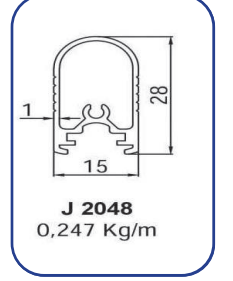

HAREKET SENSÖRLÜ İŞIKLI ASKILIK PROFİLİ

Ürün Kodu: FL01-0010 ALANYA ASKILIK