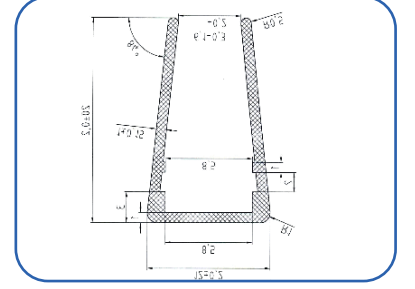

CAM PROFİL LED AYDINLATMA

Ürün Kodu: FL01-0014 SATRÜN CAM AYDINLATMA

Ürün Özellikleri

12-24VDC

Gövde Rengi : Mat Eloksal
Renk : Beyaz, Gün Işığı, Mavi
Boylar : 10cm - 600cm
Kablo Uzunluğu : Opsiyonel

Basit montaj
4-6mm Cam İçin Uygundur
Cam Taşıma Özelliği Bulunmaz
Alüminyum Gövde
60 LED/Mt 12-24VDC 8-10W/Mt
120 LED/Mt 12-24VDC 10-12W/Mt
Projeye göre özel volt ve led seçenekleriyle üretilmektedir.

Product Features

12-24VDC

Body Color : Anodized Aluminum
Color : White, Warm White, Blue
Lengths : 10cm - 600cm
Cable Length : Optional

Easy to Mounthing
4-6mm Suitable for Glass
Cannot Carry Glass
Aluminum Body
60 LED/Mt 12-24VDC
120 LED/Mt 12-24VDC
It is produced with special volt and led options according to the project.